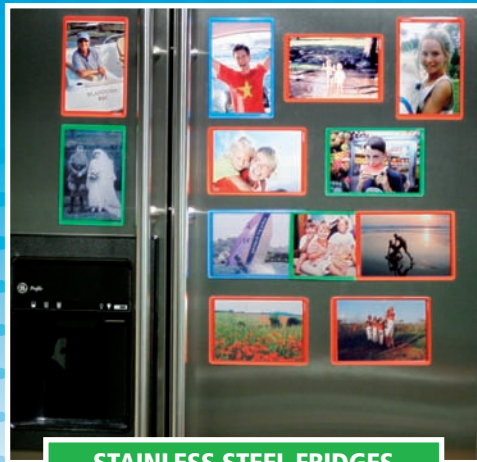

NEW PRODUCT RELEASE

NEW Photector **CLING** Photo Frame

Displays and protects photos on smooth surfaces – almost anywhere!

KITCHEN CUPBOARDS

STAINLESS STEEL FRIGDES

BATHROOM MIRRORS

FEATURES AND BENEFITS

- ▶ Unique CLING Photector is a simple, inexpensive way to display your best snaps, anywhere!
- ▶ Distinct from the Magnetic Photector, the CLING Photector actually clings onto any smooth surface
- ▶ Great for:
 - kitchen cupboards
 - bedroom windows
 - glass and tiles
 - white and stainless steel fridges
 - bathroom mirrors
 - gloss paint
- ▶ Holds strongly, just smooth it onto surface with your hand
- ▶ Protects precious photos from spills and exposure
- ▶ Reduces photo fading
- ▶ Easy to slip photo in and out

THE PRODUCT

- ▶ Comes in handy clam pack of 3 frames (Red, Green, Blue)
- ▶ Suits 4x6" standard snap photos
- ▶ Instructions on back
- ▶ Fits any hook, or special counter display box
- ▶ Great for Christmas and family photos!